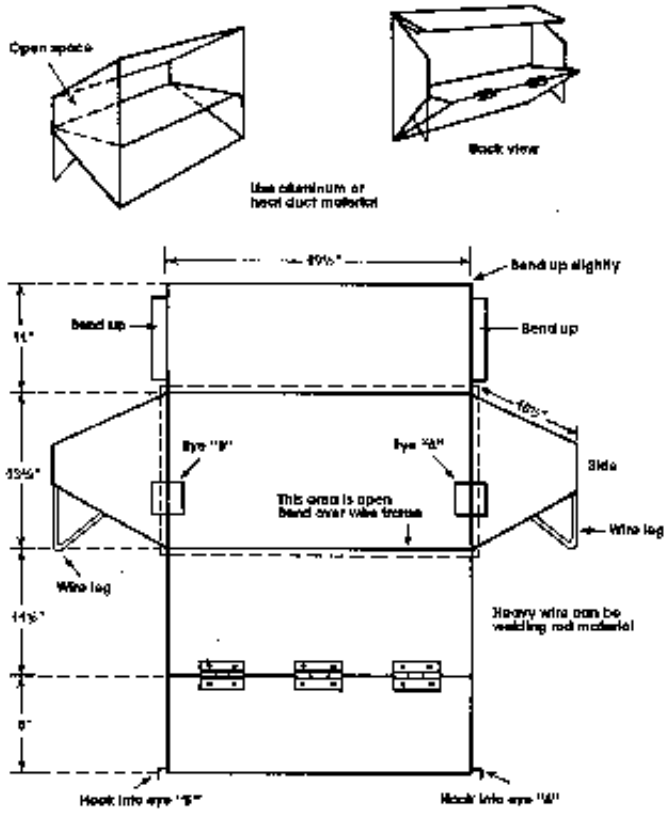

Reflector Oven

Reflector oven for baking with a campfire.

[Reflector Oven Diagram.](#)

Some other Reflector Oven Designs