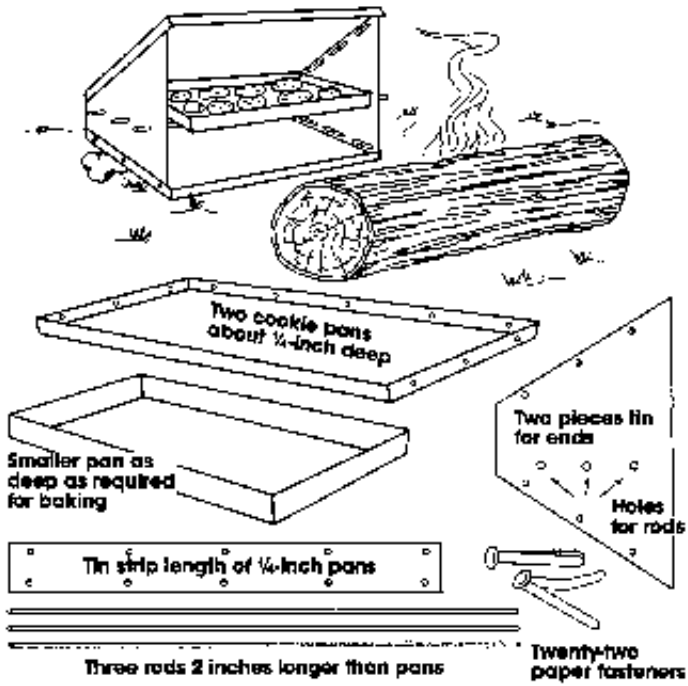

COOKIE PAN REFLECTOR OVEN

Reflector oven made from cookie sheets.

[Cookie Sheet Reflector Oven Plans.](#)

Rodgers Reflector Oven