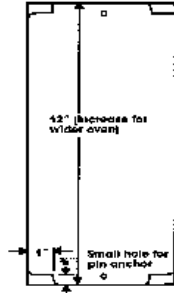

**Oven rack
(one needed)**