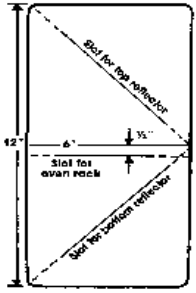

**Side of reflector oven
(two needed for rigid oven)**