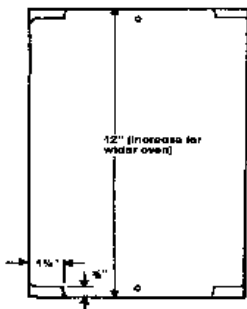

**Top and bottom reflectors
(Two needed for rigid ovens)
or
Bottom reflector
(One needed for top hinged ovens)**